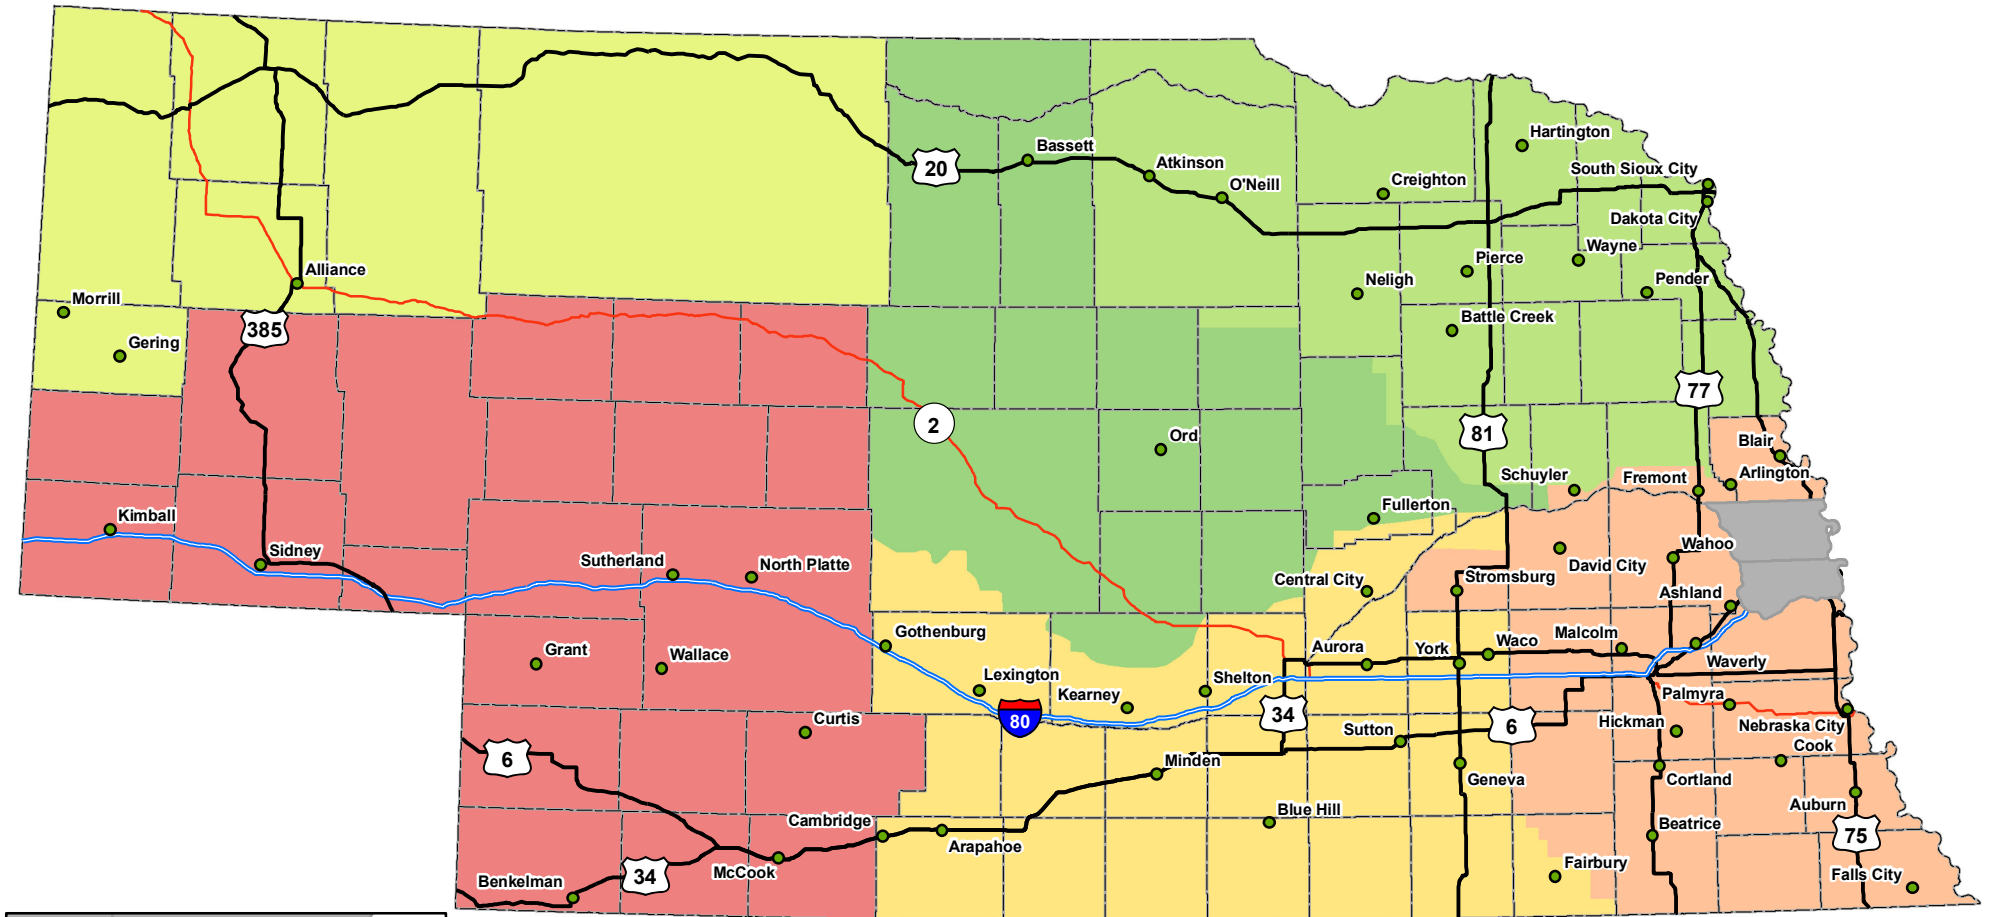

# CTAP Program Inventoried Communities

66 communities completed

110,000 trees inventoried

360,000 citizens served

Figure 1

Community  
Threat  
Assessment  
Protocol

Legend	
	See Figure 1
	CTAP Community
	Interstate
	US Highway
	NE Highway
	County Line
	NFS Districts
	North Central
	North East
	North West
	South Central
	South East
	South West