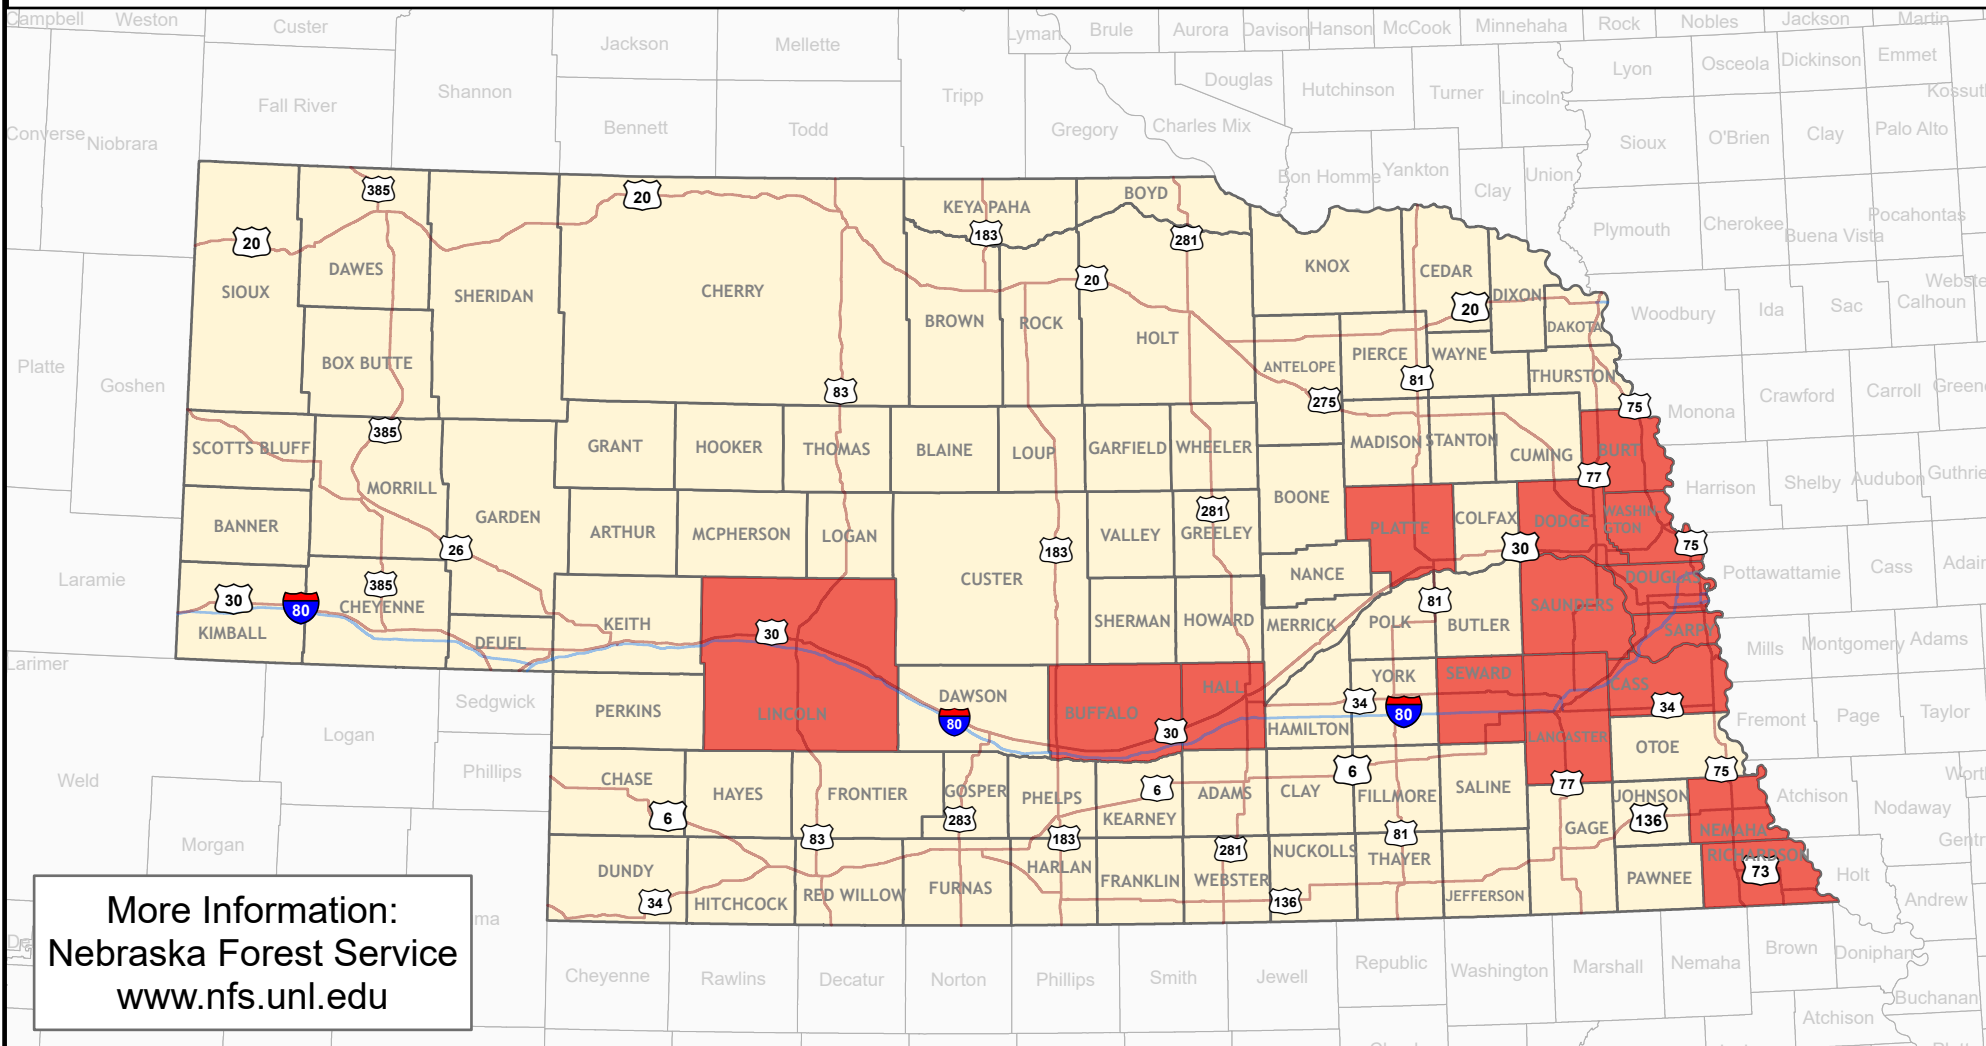

# Emerald Ash Borer (EAB) Detections in Nebraska

## Confirmed Infested Counties

08/28/24

More Information:  
Nebraska Forest Service  
[www.nfs.unl.edu](http://www.nfs.unl.edu)

Data Source:  
- Nebraska Forest Service - U.S. Census Data  
- Nebraska Department of Roads - National Atlas

### EAB Location Information

Confirmed Infested County

0 15 30 45 60 Miles