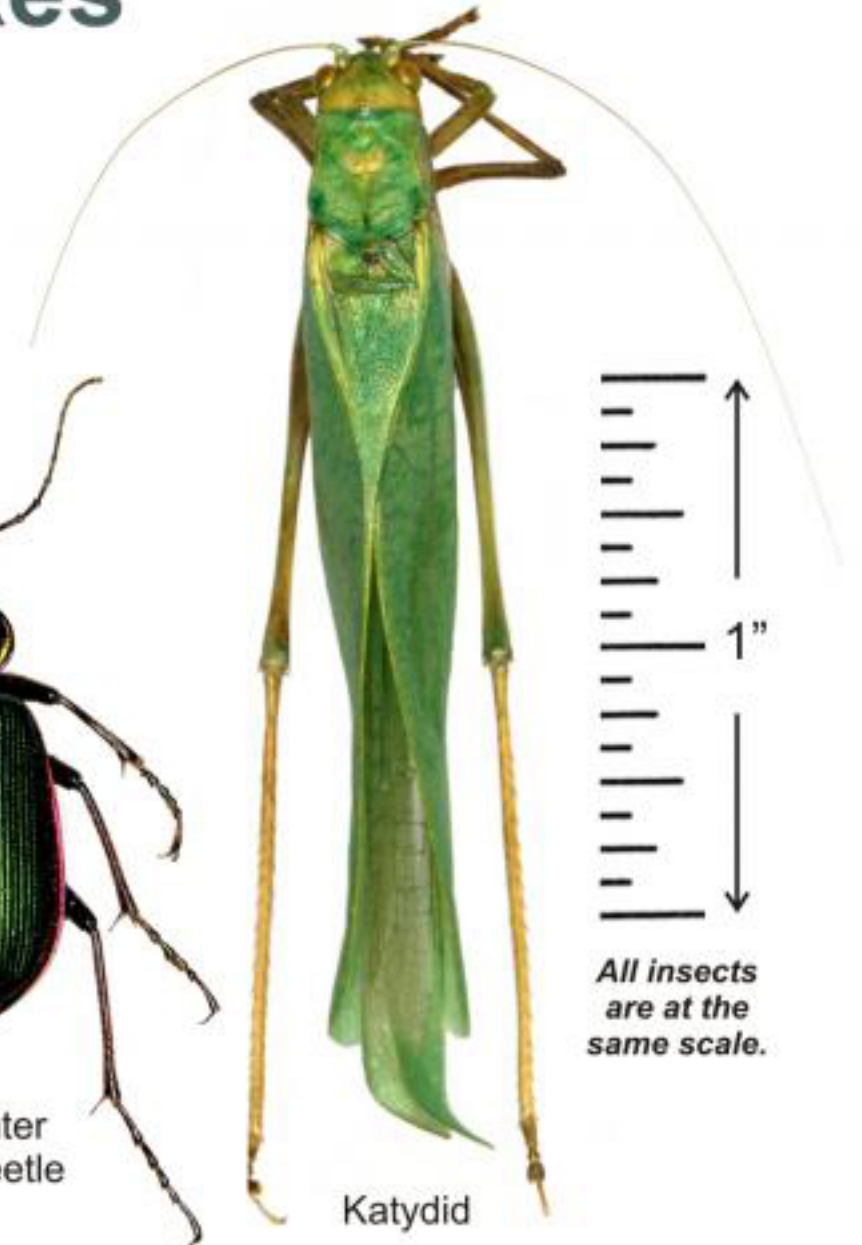

# Emerald Ash Borer Look-Alikes

Emerald Ash Borer

Honeysuckle Flatheaded Borer

Honeylocust Flatheaded Borer

Flatheaded Appletree Borer

Golden Flatheaded Borer

Poplar Flatheaded Borer

Katydid

All insects are at the same scale.

Click Beetle

Dogbane Leaf Beetle

Sixspotted Tiger Beetle

Green Ground Beetle

Green Ground Beetle

Blue-Green Ground Beetle

Fiery Hunter Ground Beetle

Green June Beetle

"Rainbow Scarab" Dung Beetle

Japanese Beetle

Green Stink Bug

Green Leafhopper

Green Halictid Bee

Green Bottle Fly

There are many bright metallic-green insects in Nebraska, but the emerald ash borer beetle is only a half-inch long and strictly associated with ash trees.